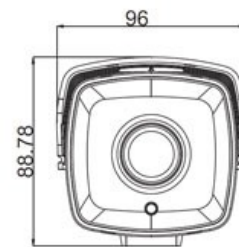

**CP- GTC-T24R7****2.4 MP Astra HD Array Bullet Camera - 70 Mtr.****Astra** HD  
camera**Main Features**

- 1/2.7" 2.4 MP HQIS Pro Image Sensor
- 25/30fps@2.4MP
- Day/Night(ICR), AWB, AGC, BLC
- Plug-n-Play HD/SD Camera
- 12mm Lens (16 mm Optional)
- Equipped with fine IR LEDs for clearer night vision
- Array Range of 70 Mtr.
- Compatible with HDx, AHD, HDCVI, CVBS and HDTVI DVRs
- IP66

## 2.4 MP Astra HD Array Bullet Camera - 70 Mtr.

**Astra** HD  
camera

### Specification

1/2.7" 2.4 MP HQIS Pro Image Sensor  
Color(0.1Lux),White and Black(0.01Lux IR LED On)  
1/50s(1/60s)-1/100,000s (Auto/Fixed)  
Auto  
Auto  
12mm Lens (16 mm Optional)  
Auto  
≥52dB  
1.0Vp-p Composite Output (75Ω / BNC), HD-AHD(1080P)\ HD-TVI(1080P)\ HD-CVI(1080P)\ CVBS, AHD Default setting  
2.4 MP@25 fps  
Support  
Array Range of 70 Mtr.  
4 pcs array  
- 20°C~ 50°C  
10% ~ 90%  
DC12V(+/-10%)  
0.4W(2.5W after IR LED Powered on)  
IP66  
184mm x 96mm x 89mm  
0.8Kg.