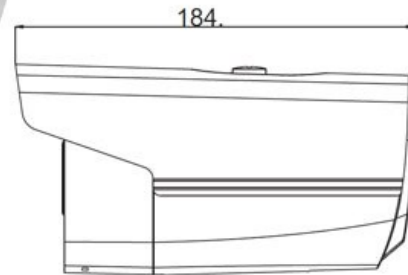

**CP- GTC-T24R7****2.4 MP Astra HD Array Bullet Camera - 70 Mtr.****Astra** HD  
camera**Main Features**

- 1/2.7" 2.4 MP HQIS Pro Image Sensor
- 25/30fps@2.4MP
- Day/Night(ICR), AWB, AGC, BLC
- Plug-n-Play HD/SD Camera
- 12mm Lens (16 mm Optional)
- Equipped with fine IR LEDs for clearer night vision
- Array Range of 70 Mtr.
- Compatible with HDx, AHD, HDCVI, CVBS and HDTVI DVRs
- IP66